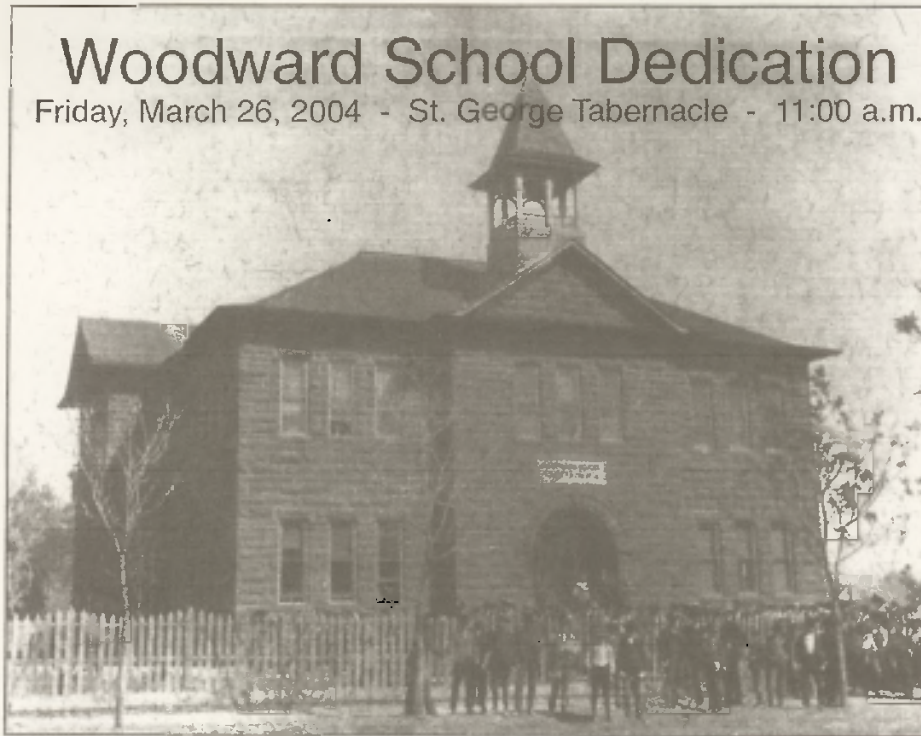

Woodward School Dedication

Friday, March 26, 2004 - St. George Tabernacle - 11:00 a.m.

Woodward Song Composed by: Clara Woodhouse Vincent

Performed by: Madrigals from
Dixie High, Pine View High, and Snow Canyon High
Directed by: Norman Lister
Accompanied by: Cheryl Snow